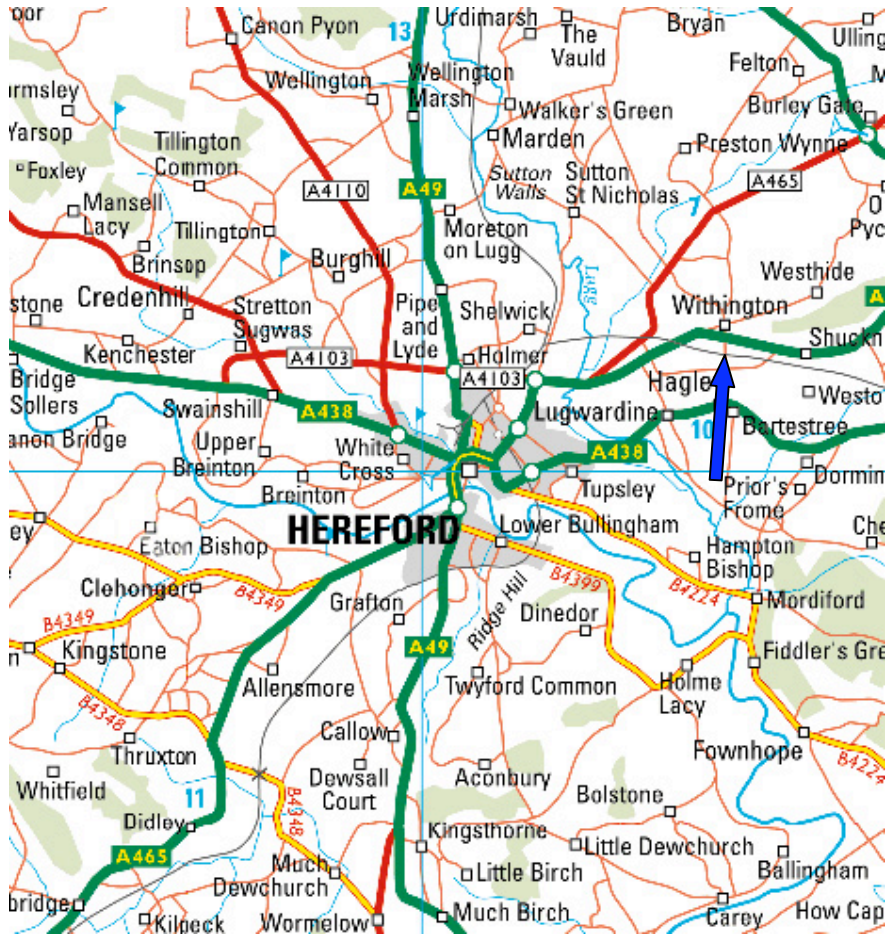

Location of Anubis Associates Limited

Blue Arrow

Whitestone Business Park

Directions to Anubis House at Whitestone Business Park from Hereford City Centre:

- For route planning purposes the postcode for Anubis House is HR1 3SE
- Travel north eastwards out of Hereford on the A4103 towards Worcester
- After about 4 miles turn right onto a small road signposted 'Bartestree & Whitestone Business Park'
- After about 500 yards & just before the railway bridge take the 3rd entrance (left) into the 'Business Park'
- Go past Unit 1D keeping to the right of the buildings
- Anubis House is the last brick building entrance on the left hand side